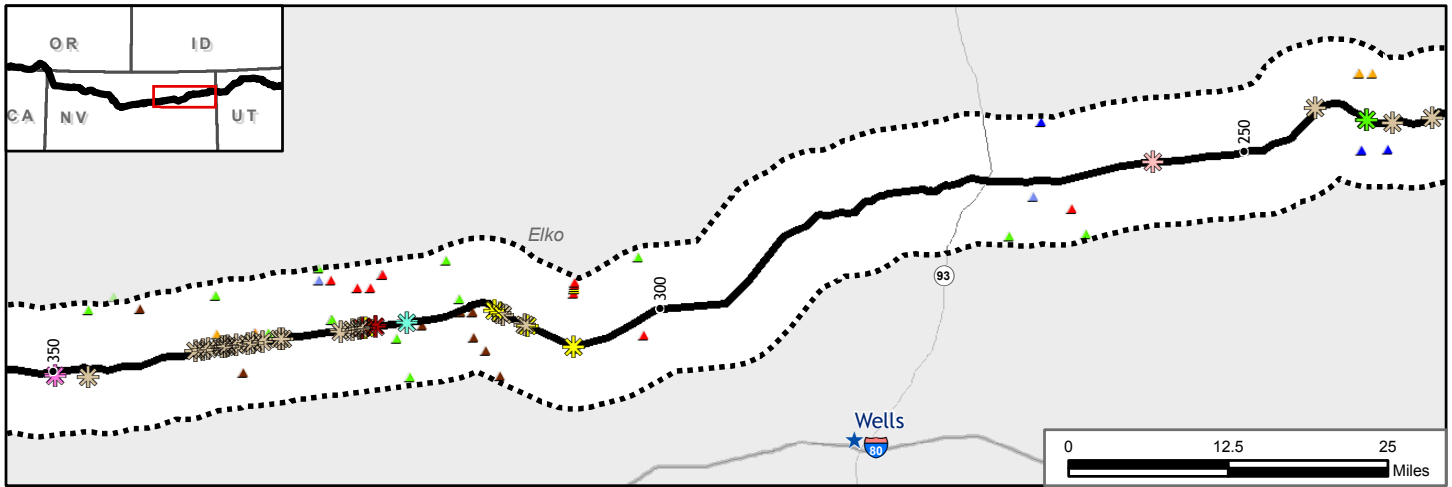

Ecology and Environment Field Data (2008)		<ul style="list-style-type: none"> Active Burrowing Owl Nest Inactive Unknown Buteo Inactive Dilapidated Unknown Buteo Unknown Raptor (Unknown Nest Status) 	<ul style="list-style-type: none"> Active Raptor Nest (Species Unknown) Inactive Raptor Nest (Species Unknown) Golden Eagle Nest (Status Unknown) Harrier Nest 	Raptor Nest <ul style="list-style-type: none"> Burrowing Owl Red Tailed Hawk Ferruginous Hawk Northern Goshawk 	<ul style="list-style-type: none"> Prairie Falcon Cooper's Hawk Golden Eagle Swainson's Hawk American Kestrel
---	--	---	--	---	---

Mile Post
 Proposed Route (Nov 26 2008)
 5 mile radius from centerline
 Interstate
 Highway

Figure 3C-4A
Nevada Raptor Nest Locations
January 2009
Ruby Pipeline Project