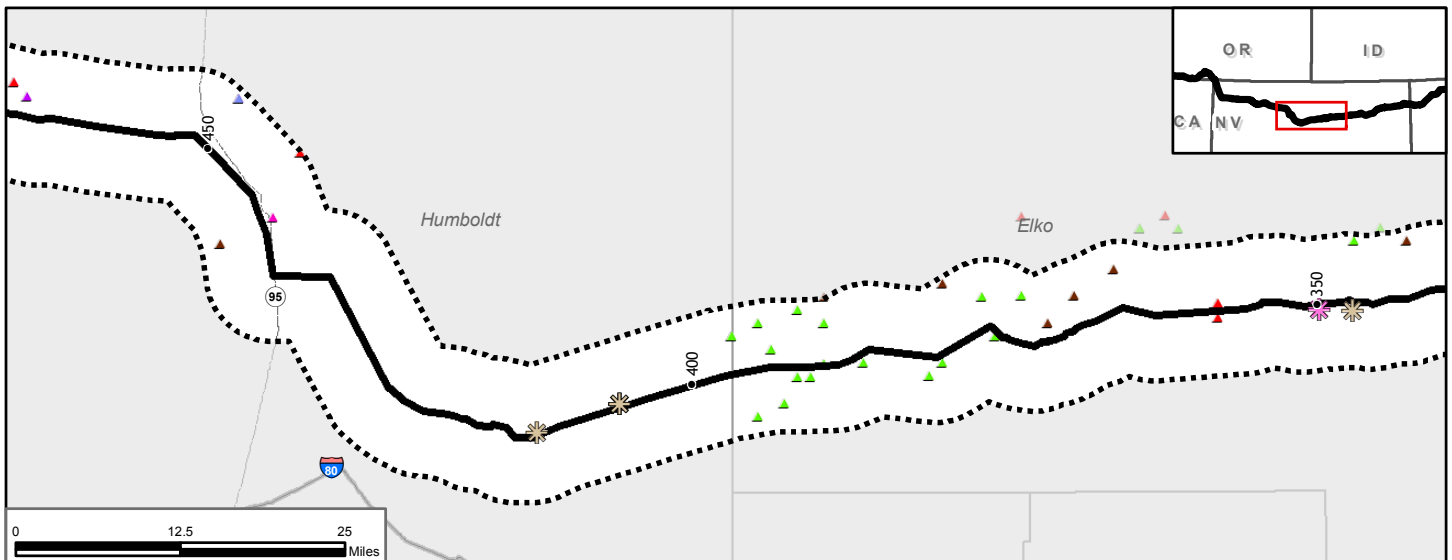

Ecology and Environment Field Data (2008)		<ul style="list-style-type: none"> Active Burrowing Owl Nest Inactive Unknown Buteo Inactive Dilapidated Unknown Buteo Unknown Raptor (Unknown Nest Status) 	<ul style="list-style-type: none"> Active Raptor Nest (Species Unknown) Inactive Raptor Nest (Species Unknown) Golden Eagle Nest (Status Unknown) Harrier Nest 	Raptor Nest <ul style="list-style-type: none"> Burrowing Owl Red Tailed Hawk Ferruginous Hawk Northern Goshawk 	<ul style="list-style-type: none"> Prairie Falcon Cooper's Hawk Golden Eagle Swainson's Hawk American Kestrel
---	--	---	--	---	---

Mile Post
 Proposed Route (Nov 26 2008)
 5 mile radius from centerline
 Interstate
 Highway

Figure 3C-4A
Nevada Raptor Nest Locations
January 2009
Ruby Pipeline Project