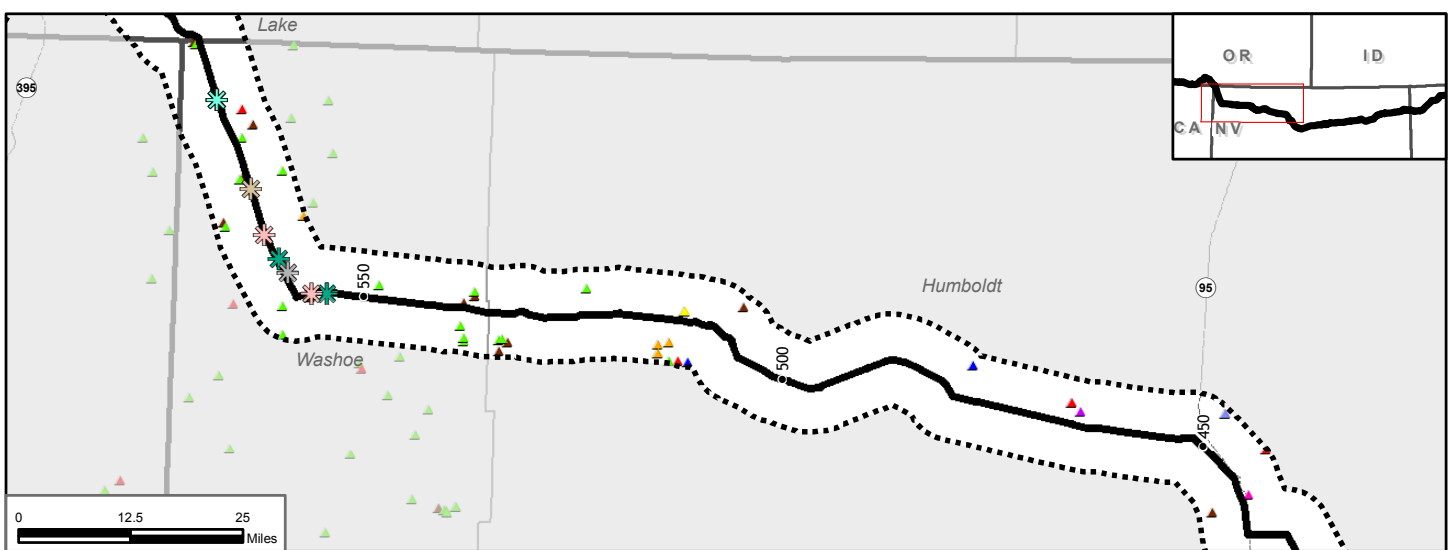

Ecology and Environment Field Data (2008)		<ul style="list-style-type: none"> Active Burrowing Owl Nest Inactive Unknown Buteo Inactive Dilapidated Unknown Buteo Unknown Raptor (Unknown Nest Status) 	<ul style="list-style-type: none"> Active Raptor Nest (Species Unknown) Inactive Raptor Nest (Species Unknown) Golden Eagle Nest (Status Unknown) Harrier Nest 	Raptor Nest <ul style="list-style-type: none"> Burrowing Owl Red Tailed Hawk Ferruginous Hawk Northern Goshawk 	<ul style="list-style-type: none"> Prairie Falcon Cooper's Hawk Golden Eagle Swainson's Hawk American Kestrel
---	--	---	--	---	---

Mile Post
 Proposed Route (Nov 26 2008)
 5 mile radius from centerline
 Interstate
 Highway

Figure 3C-4A
Nevada Raptor Nest Locations
January 2009
Ruby Pipeline Project